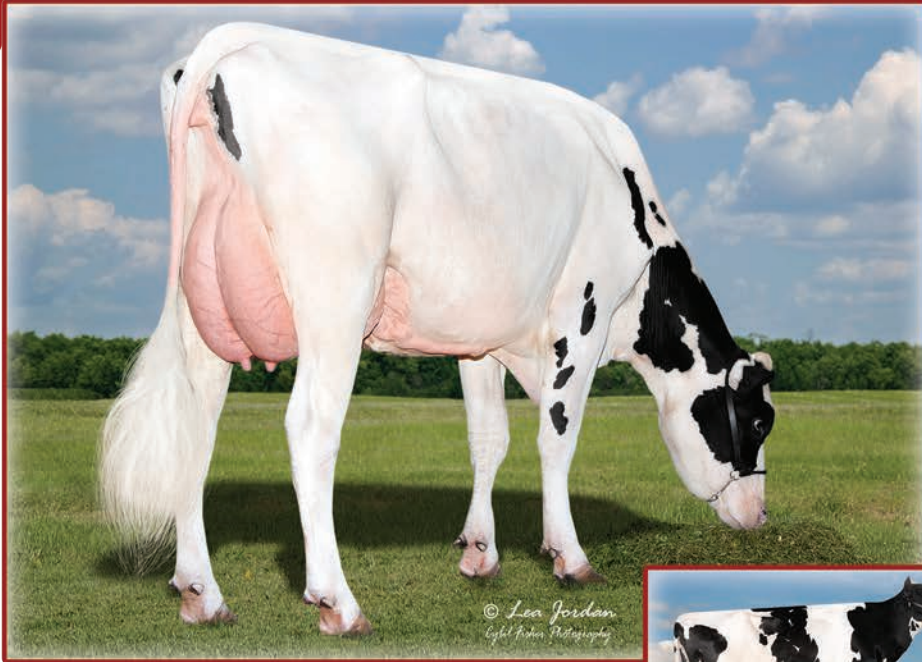

712H001031 | ADAWAY WG
BERNARD -ET

3267672734 99%RHA-1 A2A2
 TE FREE OF ALL HAPLOTYPES IMPACTING FERTILITY

BRED AND OWNED BY:

2ND DAM: ADAWAY TRY ME 2541-ET GP-83

Full sister to Dam: Adaway Parsly 3060 GP-83