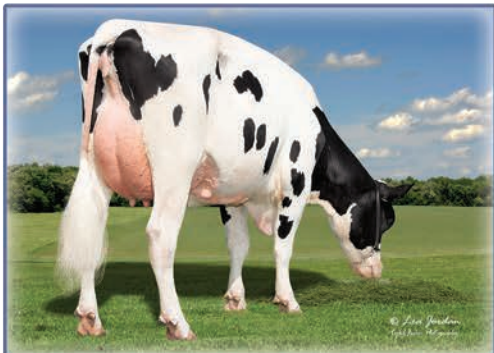

712H001031 | ADAWAY WG
BERNARD -ET

3267672734 99%RHA-1 A2A2
 TE FREE OF ALL HAPLOTYPES IMPACTING FERTILITY

BRED AND OWNED BY:

2ND DAM: ADAWAY TRY ME 2541-ET GP-83

Full sister to Dam: Adaway Parsly 3060 GP-83